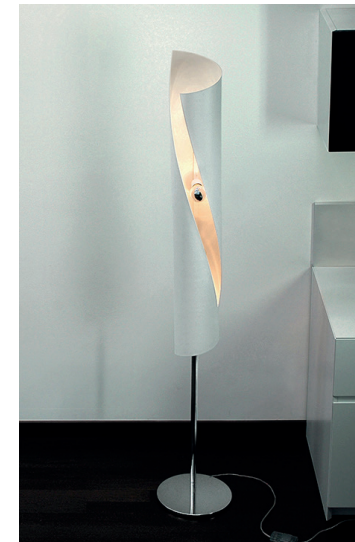

knikerboker

Scheda Tecnica

HUE' t 135

HUE' t 135

Floor lamp
in polished steel
cm 30X30X205

Steel base
Ø cm 30X1

Available electric supplies:

4 Mirror bulbs E27
4W 230/240V
included
1800 Lm emitted = 156W
3000°K - CRI>80

4 Decor Silver E27
100W 230V
included
Dimmer 100-500W 230V
included

Finishings

- B  total white
- N  matt black
- TA  silver leaf
- TO  gold leaf
- TR  copper leaf
- TB  bronze leaf
- TA/B  silver leaf/white
- TO/B  gold leaf/white
- TR/B  copper leaf/white
- TB/B  bronze leaf/white
- TA/N  silver leaf/matt black
- TO/N  gold leaf/matt black
- TR/N  copper leaf/matt black
- TB/N  bronze leaf/matt black
- CR  chrome
- OR  shiny gold
- NNL  shiny black nickel
- NNO  matt black nickel