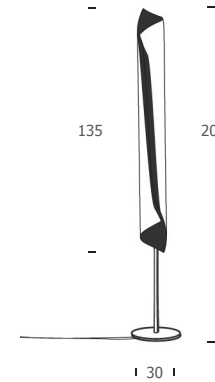

knikerboker

Scheda Tecnica

HUE' t 135

HUE' t 135

Floor lamp
in polished steel
cm 30X30X205

Steel base
Ø cm 30X1

Available electric supplies:

4 Mirror bulbs E27
4W 230/240V
included
1800 Lm emitted = 156W
3000°K - CRI>80

4 Decor Silver E27
100W 230V
included
Dimmer 100-500W 230V
included

Finishings

- B  total white
- N  matt black
- TA  silver leaf
- TO  gold leaf
- TR  copper leaf
- TB  bronze leaf
- TA/B  silver leaf/white
- TO/B  gold leaf/white
- TR/B  copper leaf/white
- TB/B  bronze leaf/white
- TA/N  silver leaf/matt black
- TO/N  gold leaf/matt black
- TR/N  copper leaf/matt black
- TB/N  bronze leaf/matt black
- CR  chrome
- OR  shiny gold
- NNL  shiny black nickel
- NNO  matt black nickel